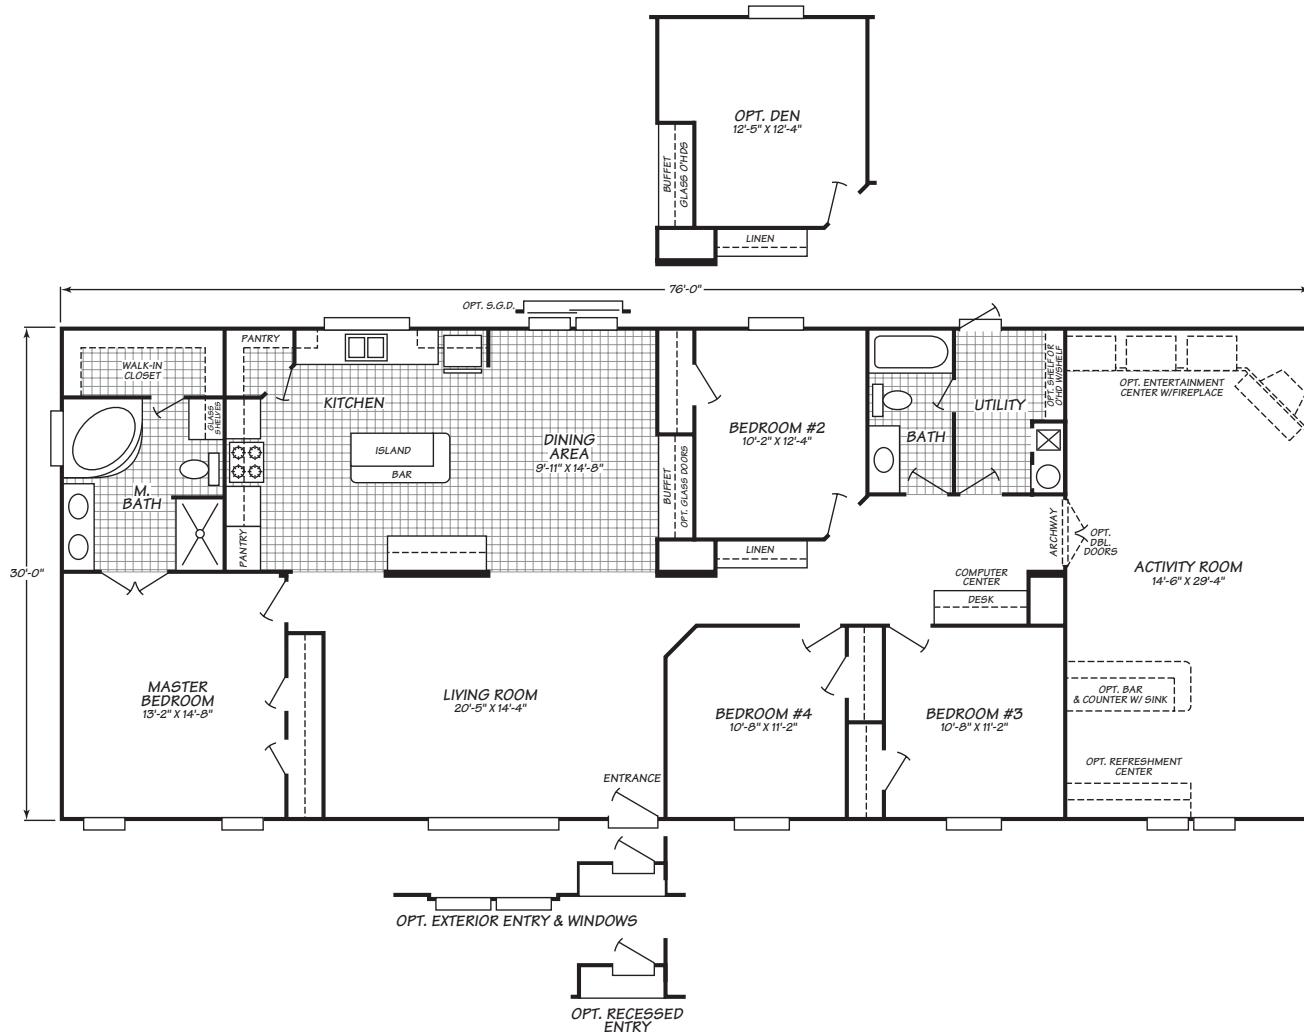

Vogue Series Model 0764V

4 Bedrooms • 2 Baths • 2,280 Square Feet

Fleetwood Homes reserves the right to change colors, prices, specifications, models, dimensions and materials without notice. Rendering and diagrams are meant to be representative and, in keeping with Fleetwood's policy of constant updating and improvement, may vary from the actual home. All dimensions are nominal and approximated. Square footage is measured from exterior wall to exterior wall, and is an approximate figure. Length indicated in floorplans is floor length only. The length of the hitch is not included. (Add four feet to arrive at transportable length.) Ask your retailer for specifics. PRICES AND SPECIFICATIONS SUBJECT TO CHANGE WITHOUT NOTICE OR OBLIGATION.

Interior

96" Flat Ceiling More spacious, appealing rooms and greater energy efficiency

Decorative Glass Light Fixtures Durable and attractive, adds an appealing detail to room lighting

Draperies Packages Elegant drapery treatments elevate any room and provide privacy

Exterior

2X4" Exterior Wall Frames, 16" on Center Superior structural strength – the standard in residential construction

2X6" Floor Joists, 16" on Center Stable, strong foundation for home structure and furnishings

Bath

60" Bathtub & Shower in All Bathrooms Full-sized, durable, attractive, and easy to clean

Glamour Bath Package (Most Homes) The ultimate luxury-includes a deep bathtub, separate 54" shower, double sinks, deluxe lighting, and additional storage